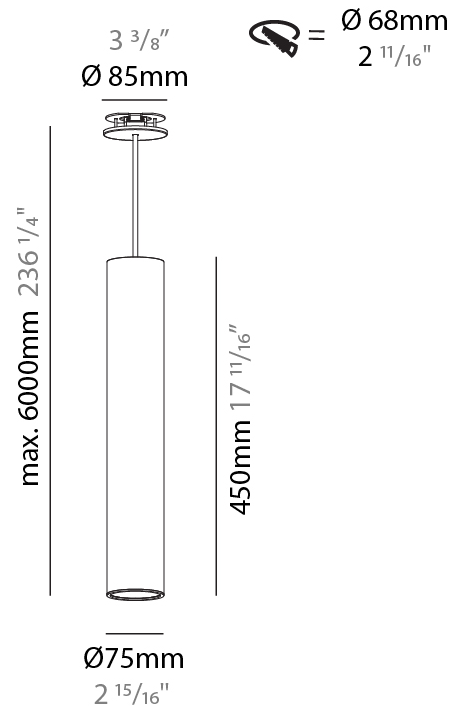

PHYSICAL

Shape: Cylinder
Diameter (mm): 75
Diameter (in): 2 ¹⁵/₁₆
Height (mm): 450
Height (in): 17 ¹¹/₁₆
Max. Overall Height (mm): 2450
Max. Overall Height (in): 96 ⁷/₁₆
Diffuser: Shine Ring 0-6
Fixture Finish: SSR / BKV / CWI / CRY / HAB / UFT / ITA / RUA / FTG / MYG / LOD / PUS / FRO / FUP / KIA / POP / BLS / SPG / MEY / GOH / CHC / COM / ABZ / JAG / OBR / MOS / ROR
Fixture Material: Aluminum
Cable Details: 2000mm / 6000mmm Cable in White / Black / Orange / Red
Cut-out Measurements: 68mm / 2 11/16"

ELECTRICAL

Lamp Type: LED (Zhaga Standard)
Input Wattage (W): 19
Total Output Wattage (W): 17.2
Dimming: Non-Dimming / Phase Dimming (120vac Only)
Driver Included: Yes
Driver Location: Integrated
Driver Type: Constant Current - Universal
Driver Class: Class 2
Input Voltage (V): 120 - 277
Constant Current (MA): 500
Upon Request: (Not included - see components) Remote: 0-10Vdc dimming

LED

Number of LEDs: 1
Color Temperature (°K): 2700 / 3000 / 4000
Max. Delivered Lumen (lm): 923
CRI: >90 CRI
Lamp Life (hrs): 50000
Upon Request: ***3500K available in minimum quantities (larger quantities upon request)

OPTICAL

Reflector: 18 / 36 / 52

RATINGS AND CERTIFICATIONS

Certified By: Certified for North American Standards
IP rating: IP20