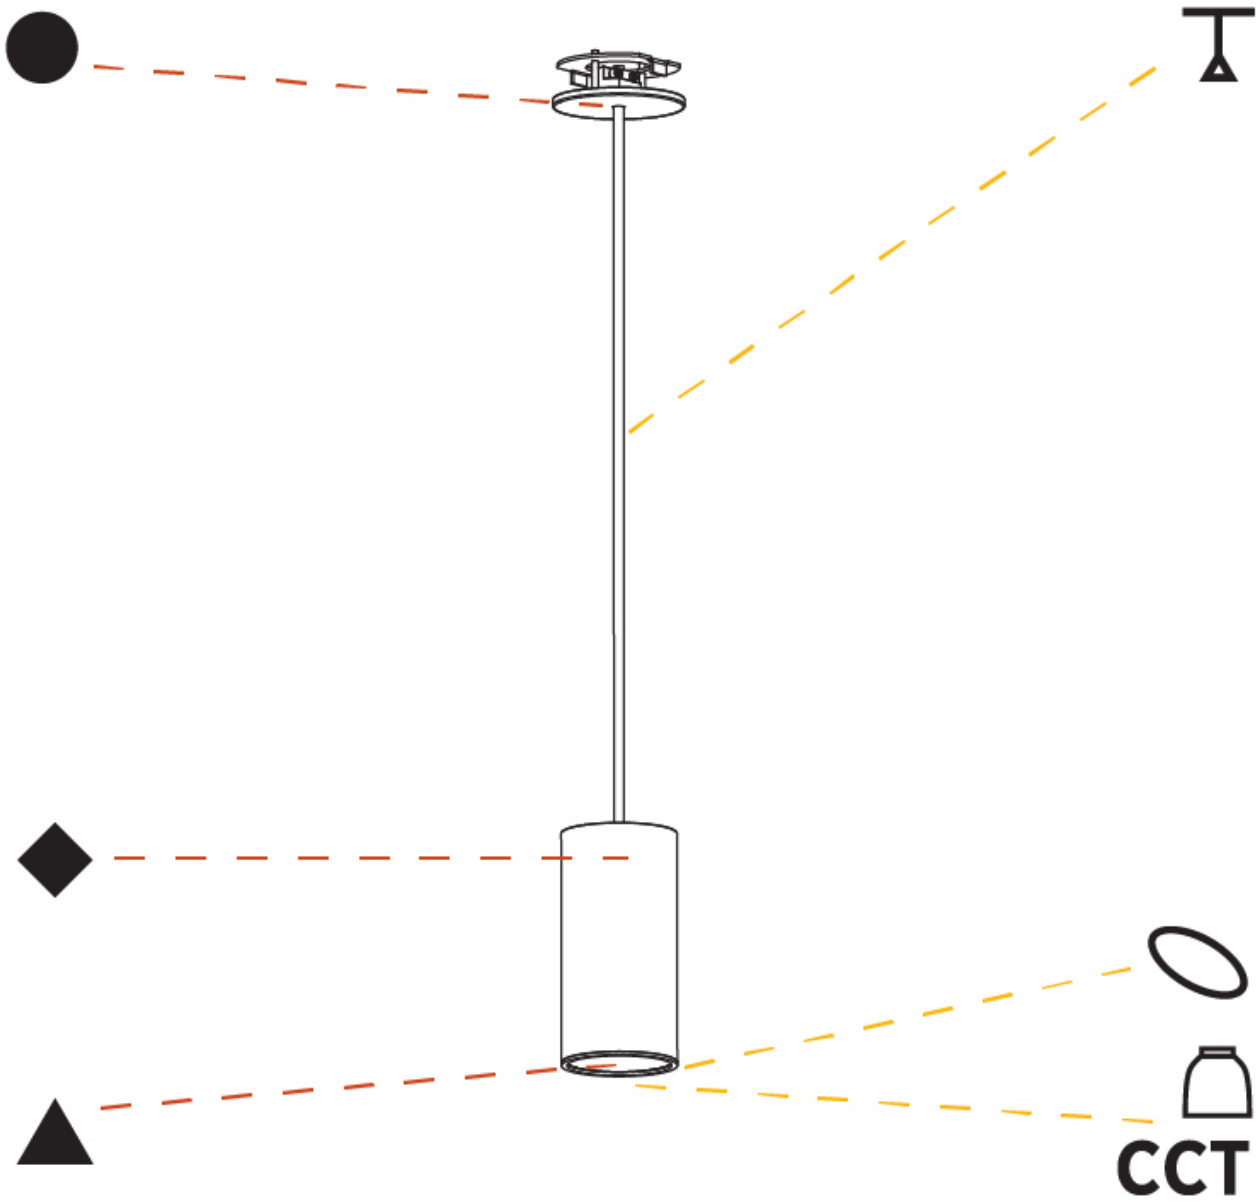

PROJECT
TYPE
SPECIFIER
QUANTITY
DATE

HANGOVER MONOPOINT RECESSED CANOPY SUSPENSION

A300150-

A