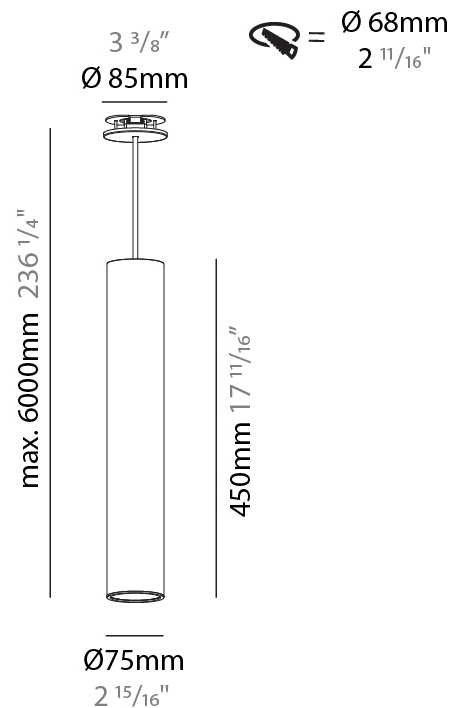

PHYSICAL

Shape: Cylinder
Diameter (mm): 75
Diameter (in): 2 ¹⁵/₁₆
Height (mm): 450
Height (in): 17 ¹¹/₁₆
Max. Overall Height (mm): 2450
Max. Overall Height (in): 96 ⁷/₁₆
Diffuser: Shine Ring 0-6
Fixture Finish: SSR / BKV / CWI / CRY / HAB / UFT / ITA / RUA / FTG / MYG / LOD / PUS / FRO / FUP / KIA / POP / BLS / SPG / MEY / GOH / CHC / COM / ABZ / JAG / OBR / MOS / ROR
Fixture Material: Aluminum
Cable Details: 2000mm / 4000mm Cable in White / Black / Orange / Red
Cut-out Measurements: 68mm / 2 11/16"

ELECTRICAL

Lamp Type: LED (Zhaga Standard)
Input Wattage (W): 20
Total Output Wattage (W): 18.2
Dimming: Non-Dimming / Phase Dimming (120vac Only)
Driver Included: Yes
Driver Location: Integrated
Driver Type: Constant Current - Universal
Driver Class: Class 2
Input Voltage (V): 120 - 277
Constant Current (MA): 500
Upon Request: (Not included - see components) Remote: 0-10Vdc dimming

LED

Number of LEDs: 1
Color Temperature (°K): 2700 / 3000 / 4000
Max. Delivered Lumen (lm): 1512 / 1568 / 1680
Nominal Lumen (lm): 1782 / 1848 / 1981
CRI: >90 CRI
Lamp Life (hrs): 50000
Upon Request: ***3500K available in minimum quantities (larger quantities upon request)

OPTICAL

Reflector: 18 / 36 / 52

RATINGS AND CERTIFICATIONS

Certified By: Certified for North American Standards
IP rating: IP20